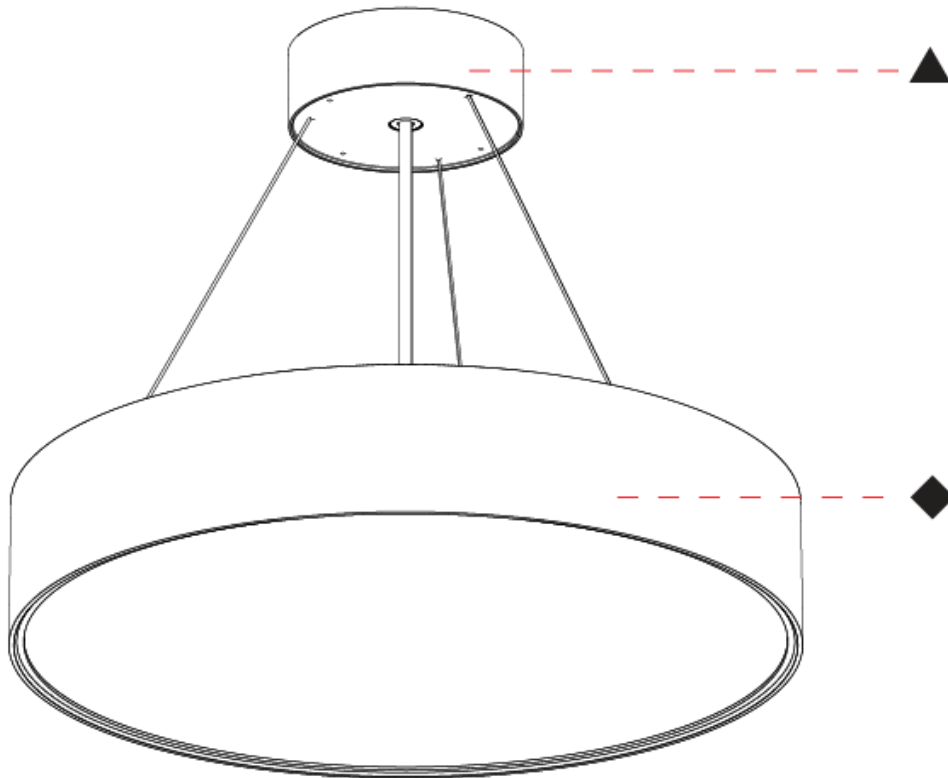

SIGN EVO SUSPENSION

A3001111-

PROJECT	_____
TYPE	_____
SPECIFIER	_____
QUANTITY	_____
DATE	_____

A